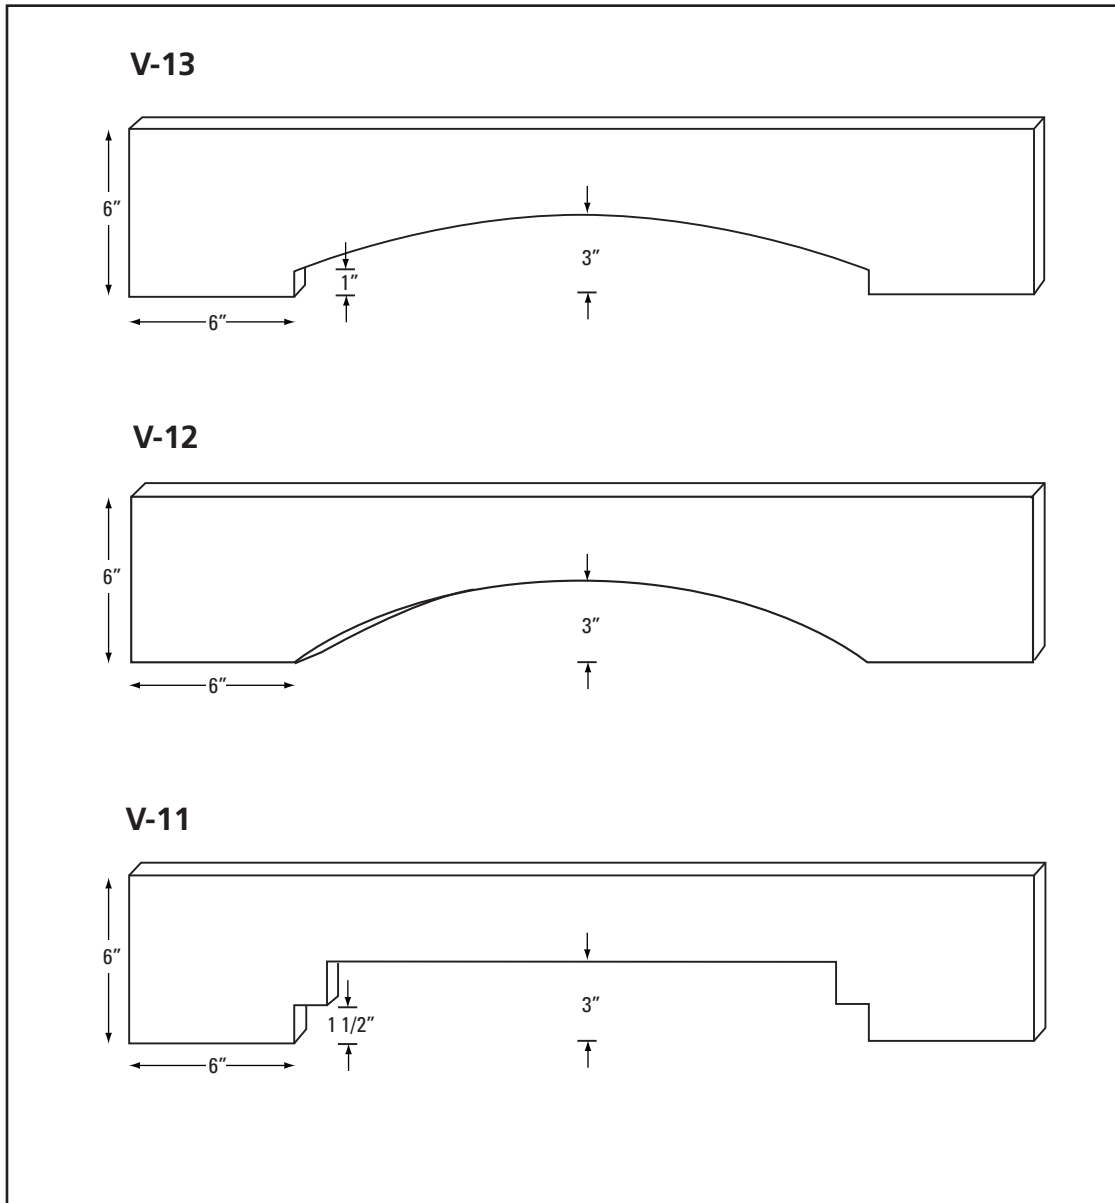

CODE	WOOD				VENEER				MDF
	Oak	Maple	Cherry	White Birch	Domestic	Exotic I	Special Eng.	Exotic II	
V-13	✘	✘	✘	✘	✘	✘	✘	✘	✘
V-12	✘	✘	✘	✘	✘	✘	✘	✘	✘
V-11	✘	✘	✘	✘	✘	✘	✘	✘	✘