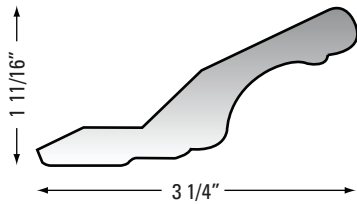

2008 Crown Mouldings

see chart P.62 for SPECIES availability

LINEA

CLASSIC

OGEE-225

OGEE-325